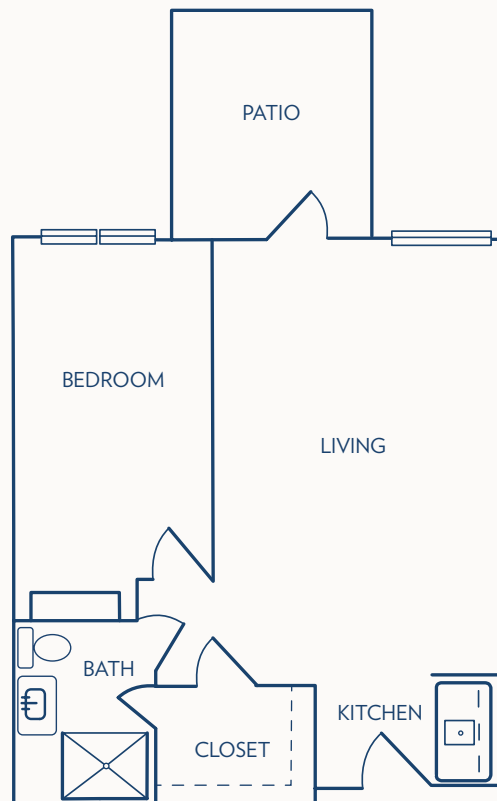

Floor plans may vary slightly and are not to scale.

BETHESDA GARDENS

a Bethesda Senior Living Community

STUDIO

ASSISTED LIVING + MEMORY CARE / 312 SQUARE FEET

STUDIO DELUXE

ASSISTED LIVING + MEMORY CARE / 397 SQUARE FEET

Floor plans may vary slightly and are not to scale.

BETHESDA GARDENS

a Bethesda Senior Living Community

ONE BEDROOM

ASSISTED LIVING / 509 SQUARE FEET

TWO BEDROOM

ASSISTED LIVING / 589 SQUARE FEET