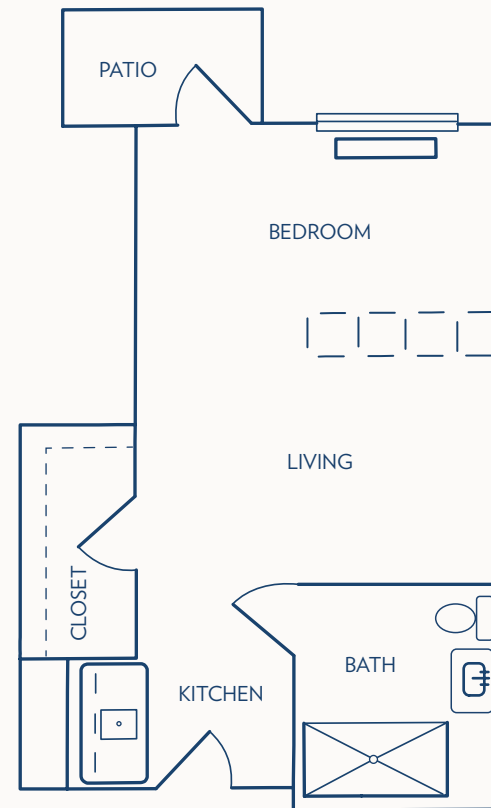

Floor plans may vary slightly and are not to scale.

BETHESDA GARDENS

a Bethesda Senior Living Community

STUDIO

ASSISTED LIVING + MEMORY CARE / 312 SQUARE FEET

STUDIO DELUXE

ASSISTED LIVING + MEMORY CARE / 397 SQUARE FEET

Floor plans may vary slightly and are not to scale.

BETHESDA GARDENS

a Bethesda Senior Living Community

ONE BEDROOM

ASSISTED LIVING / 509 SQUARE FEET

TWO BEDROOM

ASSISTED LIVING / 589 SQUARE FEET